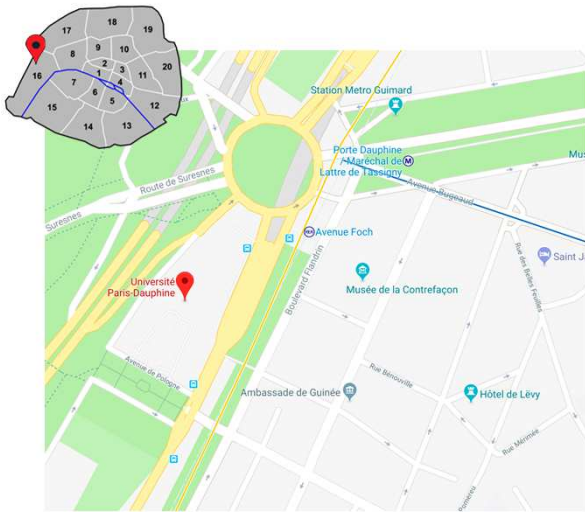

ERCM Conference venue

University Paris Dauphine
Place du Maréchal de Lattre de Tassigny
75016 Paris

Public transport

Subway: Metro Line 2, Station "Porte Dauphine"

Suburban train: RER C, Station "Avenue Foch"

Bus: PC 1, stop "Porte Dauphine"

For your detailed journey please visit www.ratp.fr

Arriving by plane

From CDG Airport:

10,30€, 70 minutes

○ **Charles de Gaulle Airport**

RER B direction Paris

○ **Saint-Michel - Notre-Dame**

Arriving by train

From Gare du Nord:

○ **Gare du Nord**

RER B direction St-Rémy

○ **Saint-Michel - Notre-Dame**

RER C direction Pontoise

○ **Avenue Foch**

From Gare de l'Est:

○ **Gare de l'Est**

Subway 4

○ **Barbès – Rochechouart**

Subway 2

○ **Porte Dauphine**

From Gare Montparnasse:

○ **Gare Montparnasse**

Subway 6